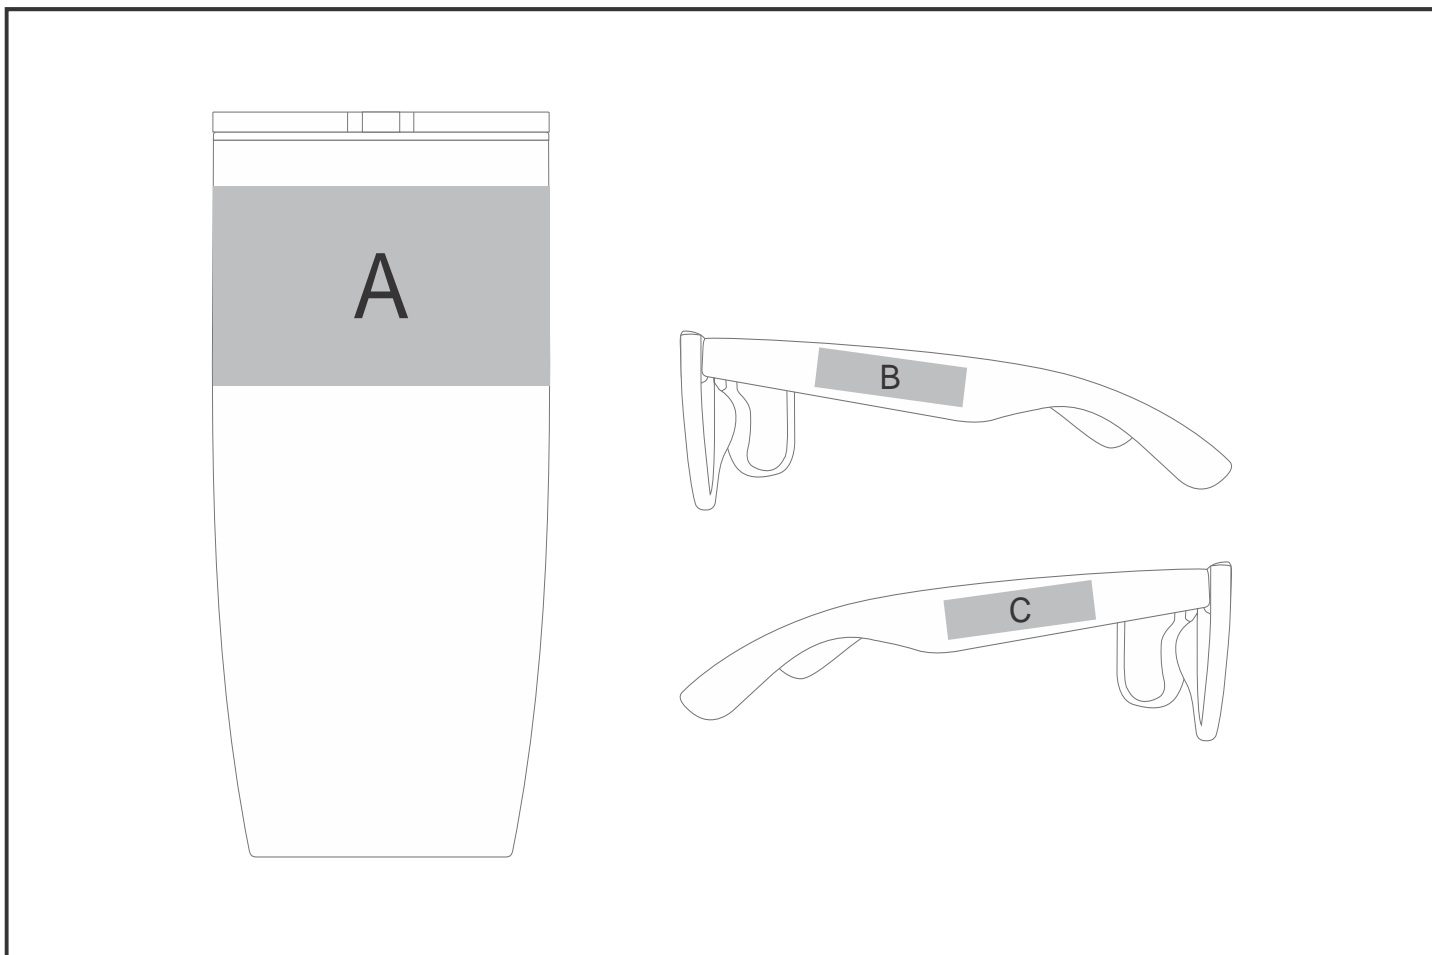

GF-AL-1228-B

Altitude Hamlin Summer Set

Need to know:

- Includes 1-Colour, 1-Position Screen Print, 1 Colour, 1 Position Pad Print (setup fees apply)

Branding Options:

Position	Branding Method (Branding Code)	No. of Colours	Dimension
A	Screen Wrap (SW)	1 Colour	230mm wide x 50mm high
B	Pad Printing (PA)	1 Colour	40mm wide x 10mm high
C	Pad Printing (PA)	1 Colour	40mm wide x 10mm high